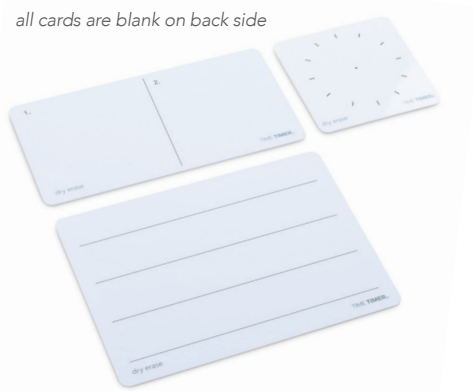

Make Every Moment Count!®

GETTING STARTED WITH YOUR NEXT STEPS™ SYSTEM DRY ERASE CARDS

Dry Erase Activity Cards compatible with the Next Steps™ System are included with a number of Time Timer® products or as an accessory

The Next Steps™ System is a complete solution designed to meet the needs of Time Timer® users across various activities. At its core is the patented card holder slot, built directly into select Time Timer® visual timers. Paired with our array of Dry Erase Activity Cards available in multiple sizes, or the users own Picto or PEC Cards, the system makes it simple to support first/then activities, time-to-task management, and visual reinforcement strategies across settings.

The following products include the patented Next Steps™ card holder:

- Time Timer® Original products
- Time Timer® RETRO
- Time Timer® BRAILLE

Time Timer® Next Steps™ Dry Erase Cards Shown Below:
 3" x 3" Timer Duration Card
 6" x 3" First/Then Card
 6" x 4.4" Lined Card
all cards are blank on back side

DISPLAY YOUR NEXT STEPS™ CARD

Simply write or draw your time-to-task activity on the Next Steps™ card(s) of your choice and display in the patented card holder slot on top of your Time Timer® Original visual timer.